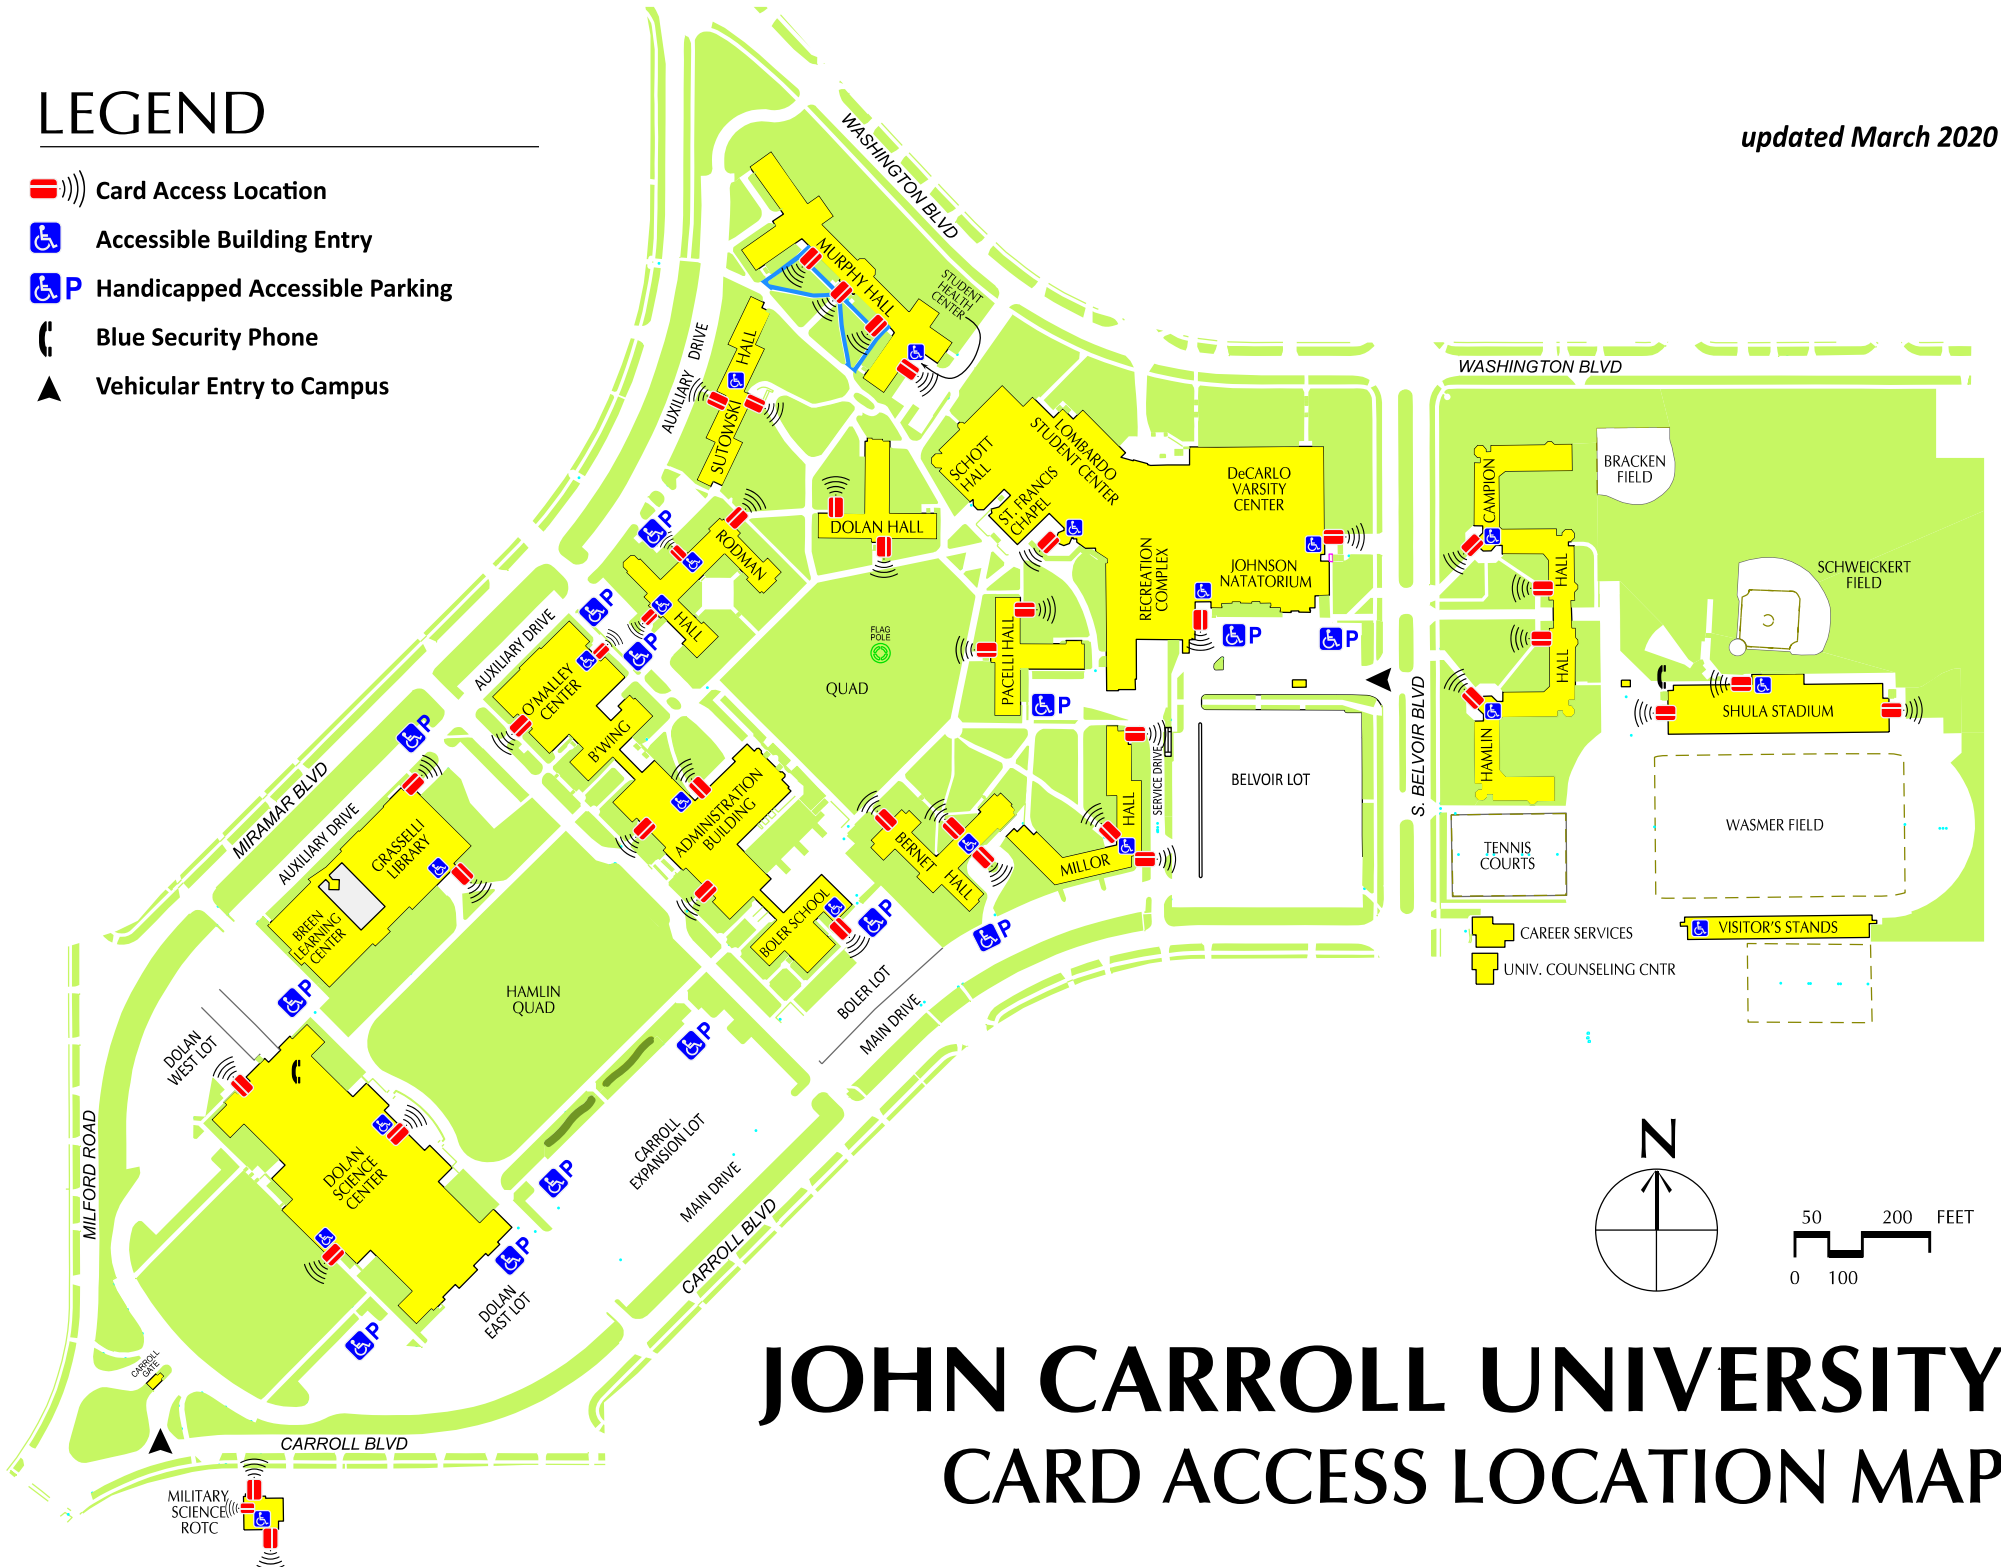

LEGEND

updated March 2020

-  Card Access Location
-  Accessible Building Entry
-  Handicapped Accessible Parking
-  Blue Security Phone
-  Vehicular Entry to Campus

JOHN CARROLL UNIVERSITY CARD ACCESS LOCATION MAP